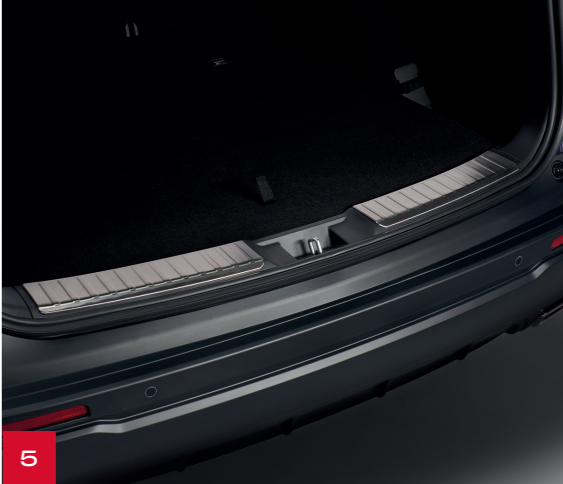

2. Cross Bars

These cross bars comply with stringent safety requirements. They need to be combined with roof rails and the maximum load on top of the cross bars is 75kg – or maximum three bicycles. Includes a storage bag.

3. Ski and Snowboard Attachment

It is an easy-to-use ski holder for one or two pairs of skis (depending on the size of the skis) or one snowboard. The skis or snowboard are securely fastened between two rubber profiles that protect the equipment. You can easily fit it without tools. It includes locks and weighs 3.6kg.

4. Honda KIDFIX

This clever 2-in-1 child seat, approved to the latest I-SIZE regulation, allows to comfortably fit small and large passengers from 3.5 to 12 years. The backrest adjusts to your child's height and offers plenty of room while protecting them at the same time. The backrest automatically adjusts to match the angle of the vehicle seat and the seat anchors directly to the car's chassis. In addition – for children above 135cm, you can easily remove the backrest.

5. Boot Sill Decorations

A practical and stylish accessory to keep your boot sill safe from all the loading and unloading of your car. The stainless steel finish also enhances the look of the rear of your car.

Model shown is the Honda CR-V e:HEV Advance 2.0 i-MMD in Canyon River Blue Metallic. The car visualised may have a powertrain which is not available in your country, please contact your dealer for more details.